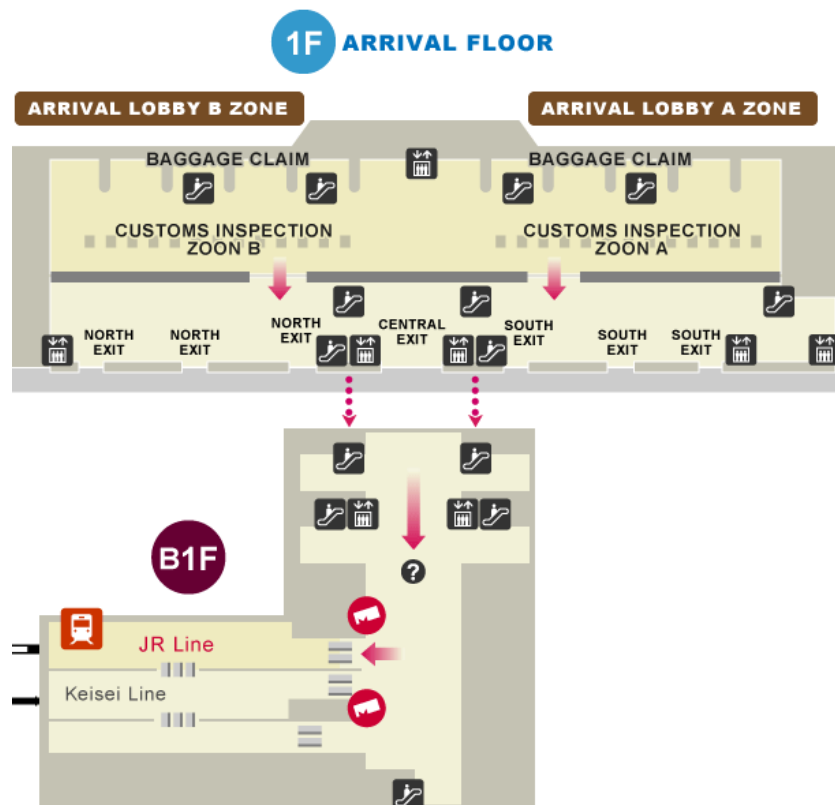

Airport Terminal 2