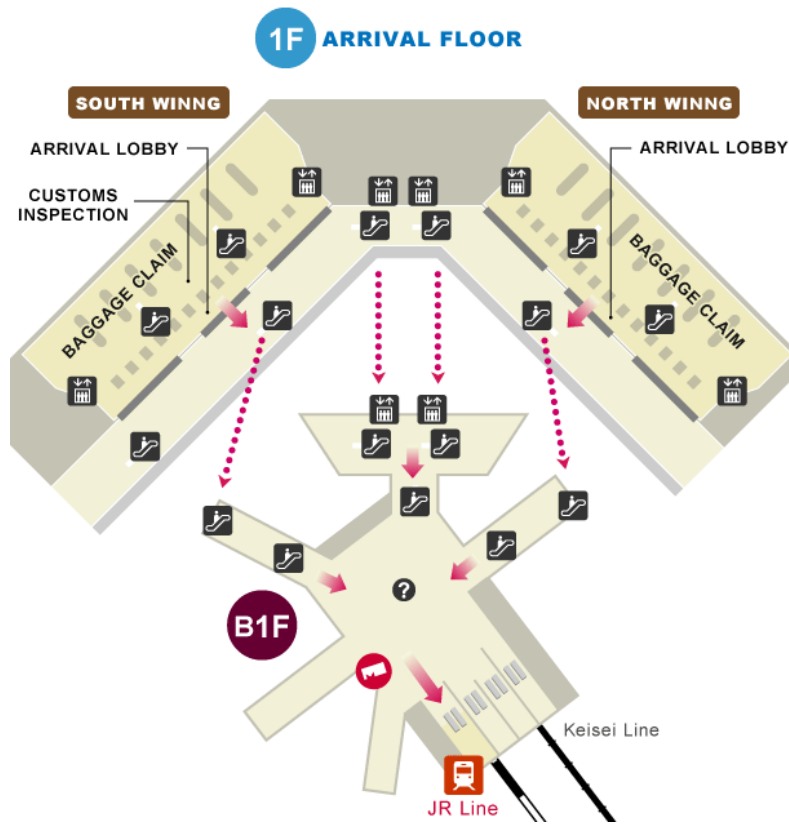

## Access from Narita Airport to Venue (by JR Line N'EX)

Narita Airport Terminal 1 or Narita Airport Terminal 2

### Keikyu EX Inn Shinagawa-Ekimae

# Floor Guide

## Airport Terminal 1